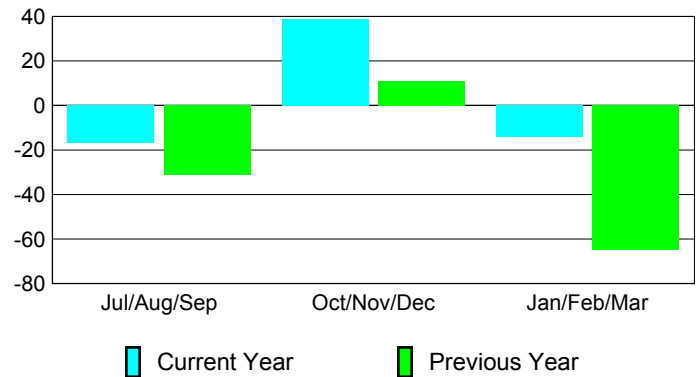

Gender Comparison 2009-2010

Male

Female