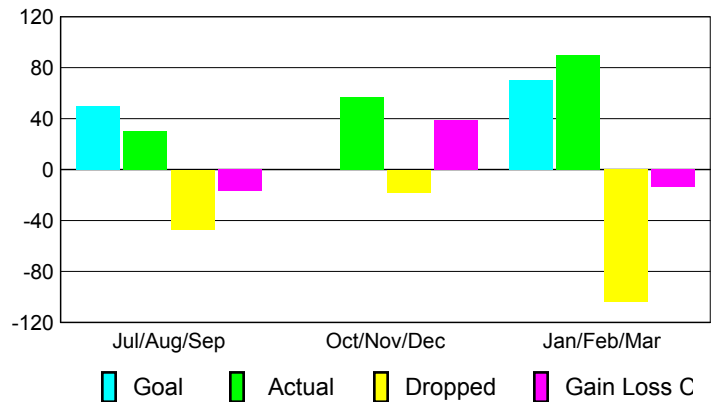

Membership Results 2009-2010

Goal, New, Dropped, Gain/Loss

Comparison of Membership Gain/Loss

Current Year Compared to the Previous Year