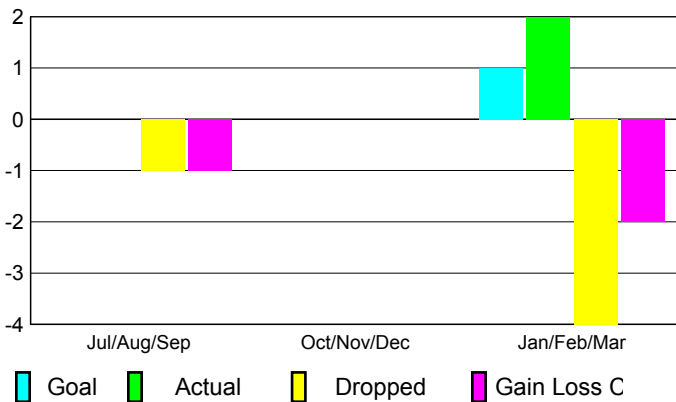

2009-2010 GMT Quarterly Report for District (or Undistricted) **District 301 E**

GMT: Doctor DATUK K NAGARATNA

Location: PHILIPPINES

GMT CA: 5

CLUBS

Club Results
2009-2010

Clubs
2008-2009

Month	New Club	Actual New	Actual Dropped	Gain/Loss of	Gain/Loss of
	Goal	Clubs	Clubs	Clubs	Clubs
Jul/Aug/Sep	0	0	-1	-1	-1
Oct/Nov/Dec	0	0	0	0	1
Jan/Feb/Mar	1	2	-4	-2	-5
Totals	1	2	-5	-3	-5

Club Results 2009-2010

Goal, New, Dropped, Gain/Loss

Comparison of Club Gain/Loss

Current Year Compared to the Previous Year

YTD Status Quo Clubs 2009-2010

Status Quo Clubs Compared to Status Quo Members

MEMBERSHIP