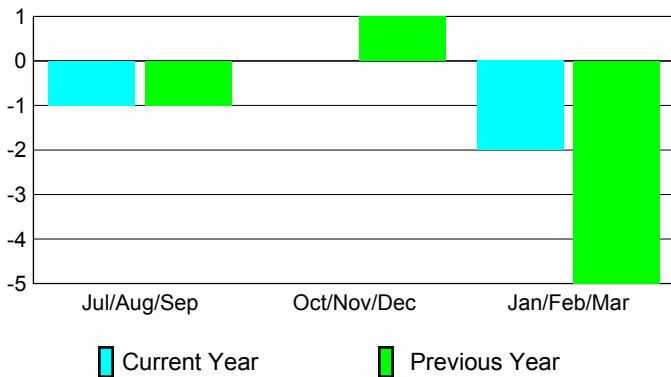

Club Results 2009-2010

Goal, New, Dropped, Gain/Loss

Comparison of Club Gain/Loss

Current Year Compared to the Previous Year

YTD Status Quo Clubs 2009-2010

Status Quo Clubs Compared to Status Quo Members

MEMBERSHIP