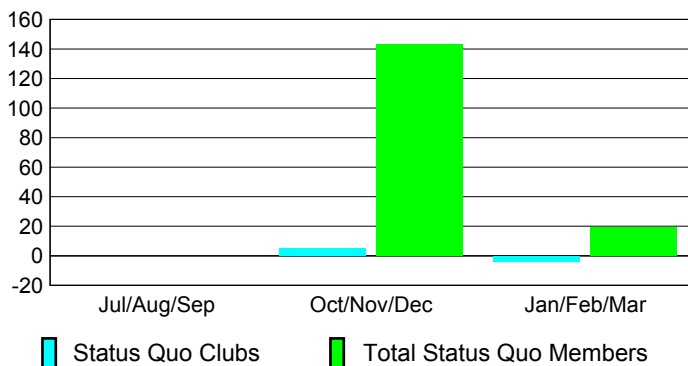

Club Results 2009-2010

Goal, New, Dropped, Gain/Loss

Comparison of Club Gain/Loss

Current Year Compared to the Previous Year

YTD Status Quo Clubs 2009-2010

Status Quo Clubs Compared to Status Quo Members

MEMBERSHIP

Membership Results
2009-2010

Membership
2008-2009

Month	Net Memb	Actual New	Actual Dropped	Gain/Loss of	Gain/Loss of
	Goal	Memb	Memb	Memb	Memb
Jul/Aug/Sep	50	30	-47	-17	-31
Oct/Nov/Dec	0	57	-18	39	11
Jan/Feb/Mar	70	90	-104	-14	-65
Totals	120	177	-169	8	-85